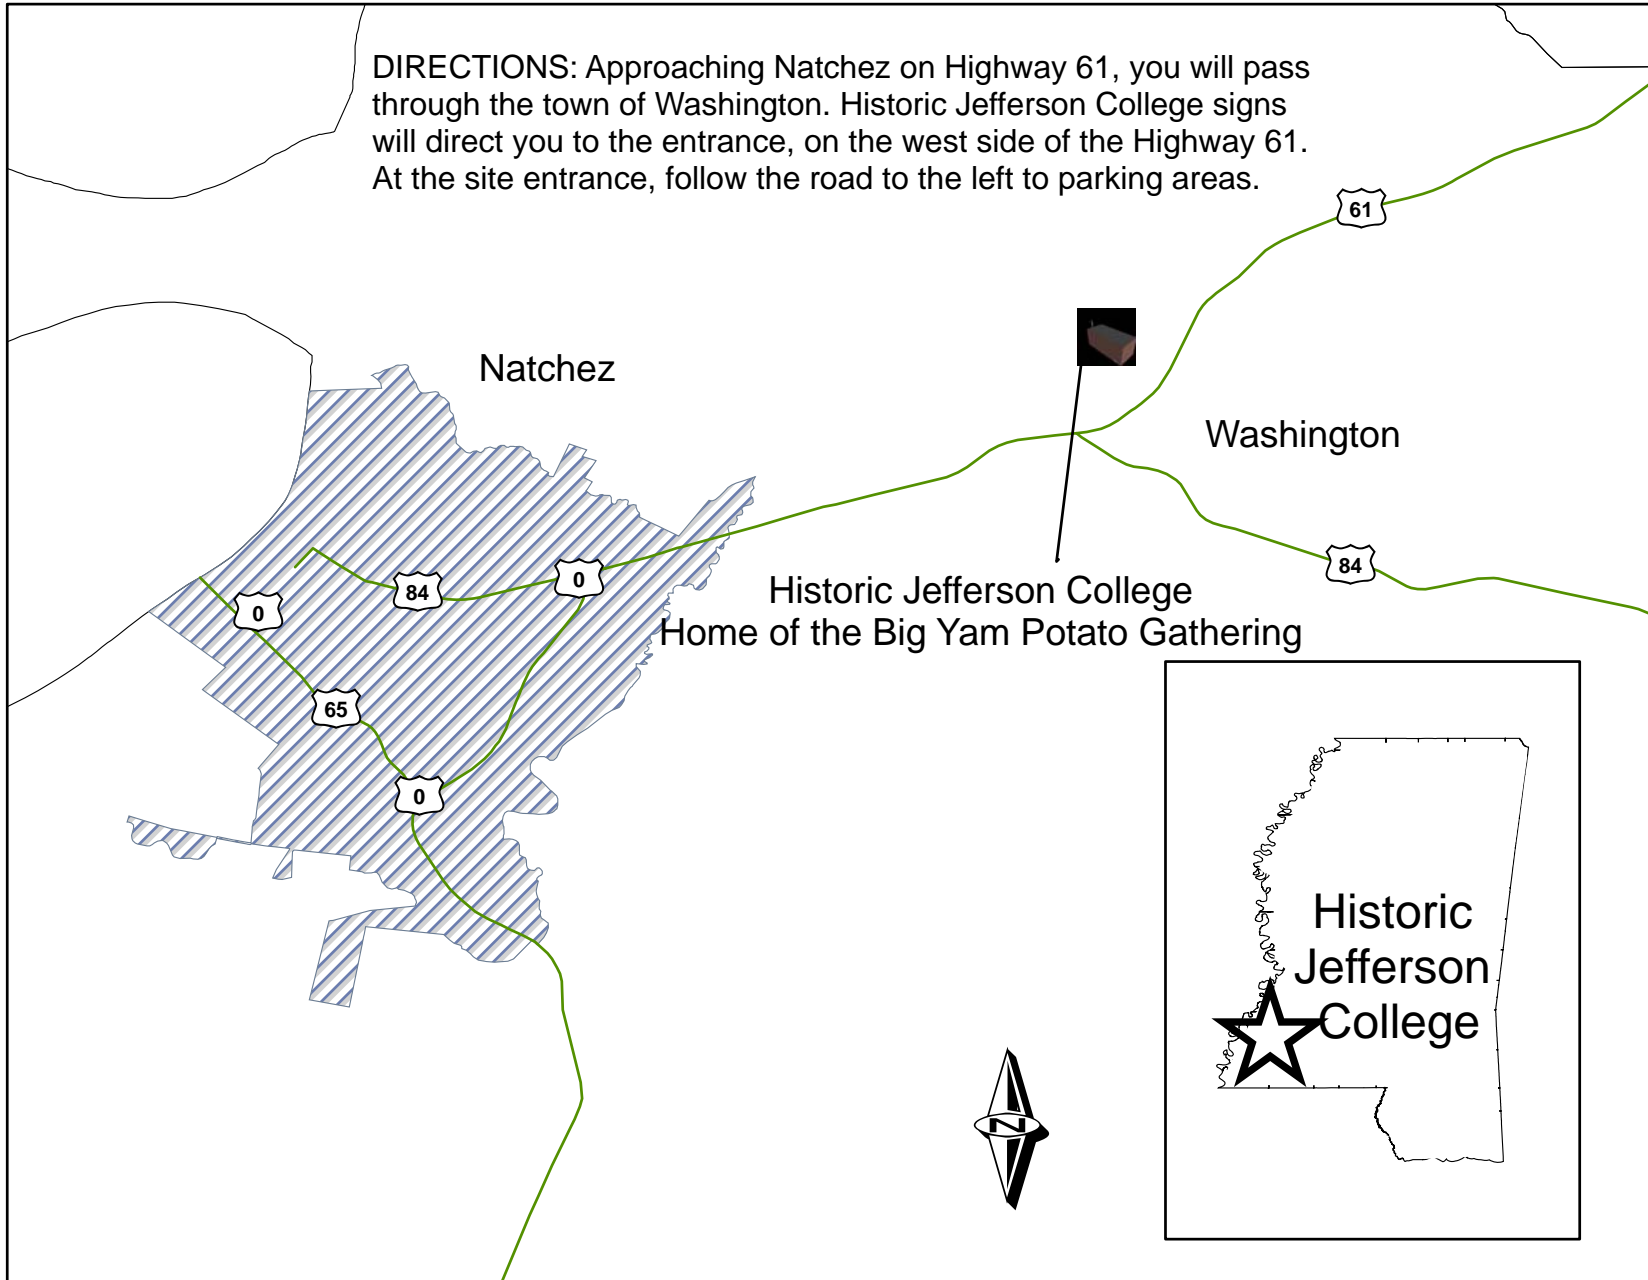

DIRECTIONS: Approaching Natchez on Highway 61, you will pass through the town of Washington. Historic Jefferson College signs will direct you to the entrance, on the west side of the Highway 61. At the site entrance, follow the road to the left to parking areas.

Natchez

Washington

Historic Jefferson College
Home of the Big Yam Potato Gathering

Historic
Jefferson
College